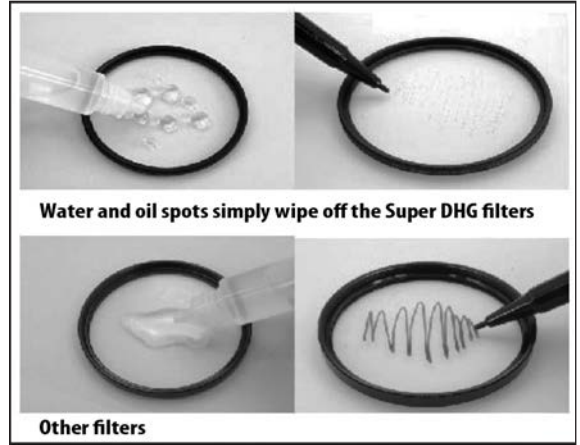

Plus the features of Marumi's renowned DHG Filters:

- Proprietary ultra-low reflection coating increases light transmission.
- Lens' outer rim is blackened to minimize internal reflection.
- Satin smooth, ultra thin, matte-black metal filter frame further minimizes reflection.